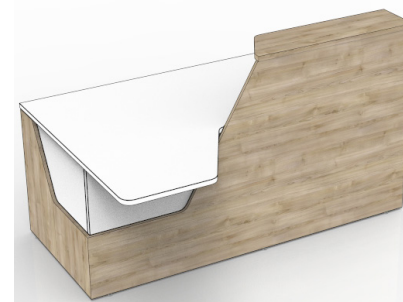

RECEPTIONS

Aloha, Karibu, Maeva

tayco®

Reception COLLECTION

Designed with intention, Tayco's Reception Collection elevates the initial impression of every passerby.

Tayco's Reception Collection was specifically created to elevate a visitor's experience. The need for an impressionable reception area has grown greatly. In today's world prospective Customers and employees form their opinions of carefully curated brands through internet research and social media. It is vital to make sure their first physical touchpoint echo's the story a brand is telling.

Crafted with high-quality, durable materials, the Reception Collection provides highly customizable solutions for every user, including a wide range of sizing options, straight and L shape configurations, and ADA compliant offerings.