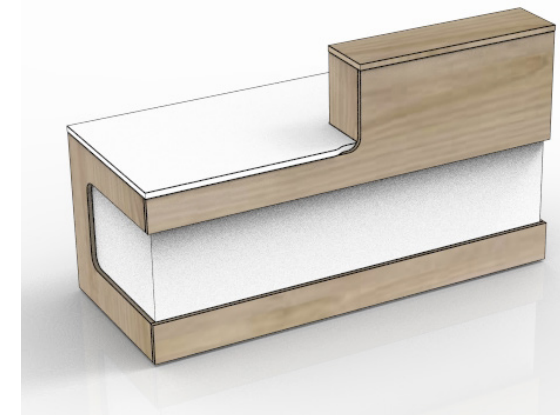

**Communicate.
Elevate.
Impress.**

MAEVA

Welcome guests with MAEVA

Maeva (ma.e.va), the Tahitian word for welcome. Maeva's dynamic curvature creates a smooth, inviting façade, making a great first impression on any visitor.

With Maeva, the guests are always welcome. Its sophisticated, balanced design creates a truly inviting space, where everyone can connect effectively.

Features

L Shape

- 72", 84", 96" L x 72", 84", 96" W
- 30"D main worksurface
- 24"D return surface
- Full Transaction Top - 3 grommets
- Half Transaction Top - 2 grommets