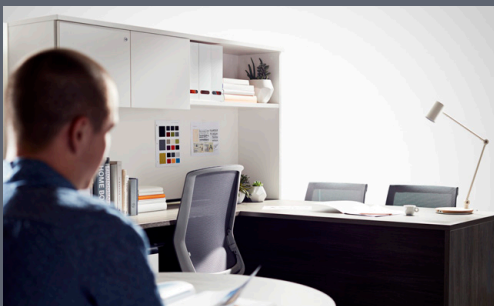

A STATEMENT DESIGN

FIND OUT MORE ABOUT THE METRO LINE
AND OUR FULL RANGE OF PRODUCTS AT
TAYCO.COM