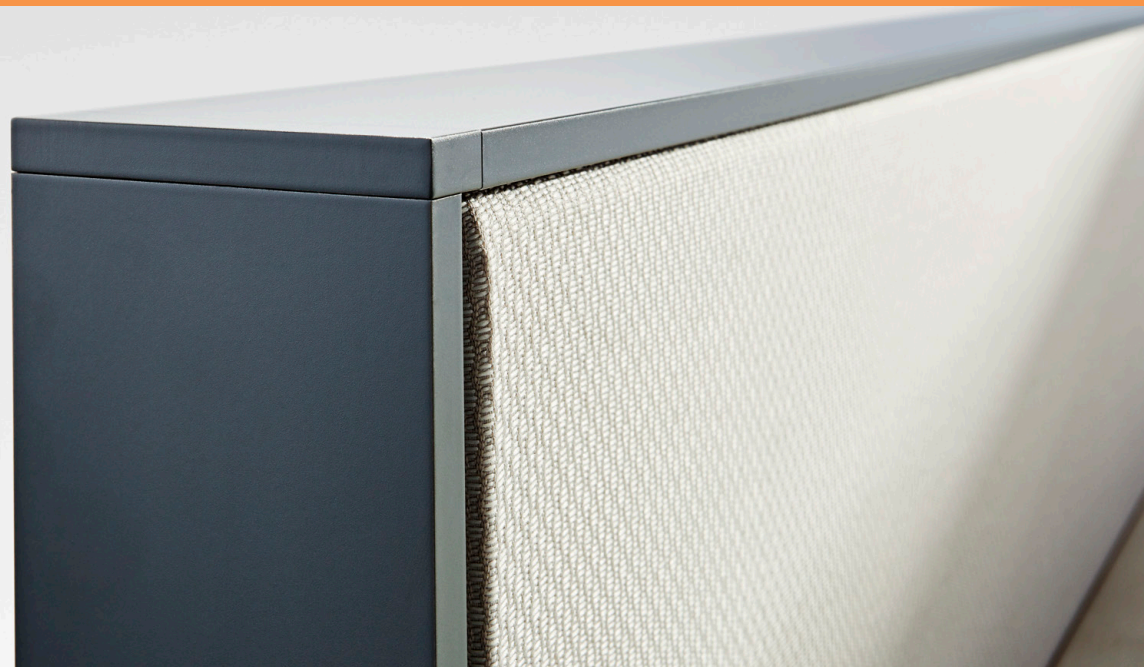

# A VERSATILE PANEL SYSTEM TO FIT ANY NEED

Cosmo Panel Mounted Glass

Cosmo is a versatile office furniture solution offering on-trend design and a full spectrum of privacy options.

Flexibility is a hallmark of the Cosmo line. An integral part of any open office, Cosmo's full range of stack-on panel heights and acoustical fabric tiles also afford discretion as required for more sensitive tasks. Optional glass or acrylic trim mounted screens provide space division while allowing natural light creating a healthy and energy efficient work environment. Cosmo's aluminium top caps, steel raceways, and metal to

metal panel connections provide long lasting quality to stand up and support multiple reconfigurations.

Cosmo is designed to the latest office furniture standards in form, material and function. Height adjustable worksurfaces, panel-mounted shelves, accessory tiles and contemporary cable management including pop-up USBs, ensure a beautiful workspace with minimal visual distraction. Versatility in finishes, flexibility of configuration and quality of fit makes it a clear leader among its category peers.