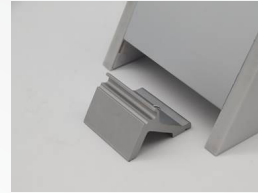

ABOVE DESK CLAMP

**GROMMET MOUNT
BRACKET**

UNDER DESK CLAMP

Desk Mount Power Module

Model No. PLTDTPM2U2E

This multi-purpose power module features adjustable mounts to fit any workstation. It provides direct access to power, making it easy to connect your office technology. Stay connected with two USB outlets and a cell phone holder.

Functions & Specifications

- Available in White
- Configuration: 2 UL Power, 1 x dual USB charger (2.5A)
- Rated voltage: AC120V
- Rated current: 12A
- Rated power: 1440W
- Withstanding voltage: DC3000V10mA 10S
- Power cable: 14 AWG, 6' daisy chain, with 4' length wall plug adapter (10' total) 2 power outlets and 2 USB ports
- Power plug: 3 pin UL grounded
- Mounts above or below worksurface
- 4' power cord and 6' cord (combined 10' cord)
- Includes 3 mounts: above desk clamp, above desk grommet, and below desk mount
- Plastic cell phone holder
- Daisy chainable
- 6.5"W x 2.75"D x 2.5"H