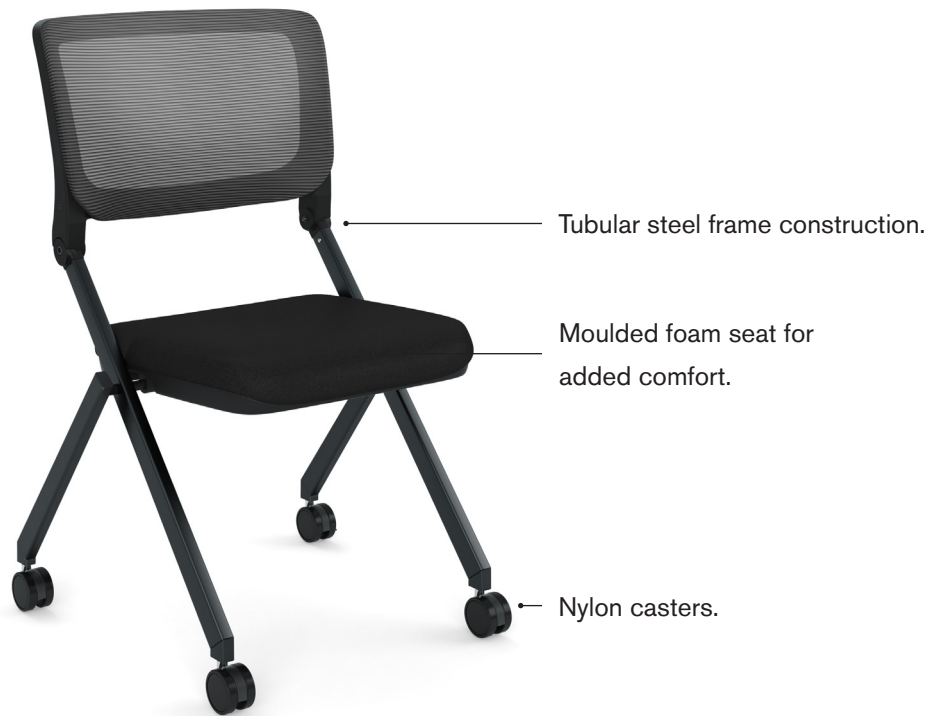

JULEP Guest Seating

The Julep Guest Chair features a durable mesh back with a breathable fabric seat. Its Black tubular steel frame construction ensures durability while its moulded foam seat provides added comfort. Nests for quick and easy storage. Features sturdy nylon casters. These guest chairs are ideal for reception, office lobby or educational classroom use.

Model No. 5484BLK

Eclectic looks at an affordable price. Stocked in Black mesh back with Black fabric.

Julep Guest Seating

Model No. 5464BLK

Eclectic looks at an affordable price. Stocked in Black mesh back with Black seat.

DIMENSIONS (ROUNDED TO THE NEAREST INCH)

- Chair height: 35.5"
- Chair width with arms: 24.5 "
- Chair width without arms: 23 "
- Chair depth: 23 "
- Seat width: 17.75 "
- Seat depth: 18.25"

SEAT AND BACK CONSTRUCTION

- Tubular steel frame construction
- Moulded foam on seat for added comfort and lifespan

FABRIC

- Durable black fabric seat
- Breathable mesh back
- Environmentally friendly and non-toxic

FRAME

- Durable tubular steel frame construction